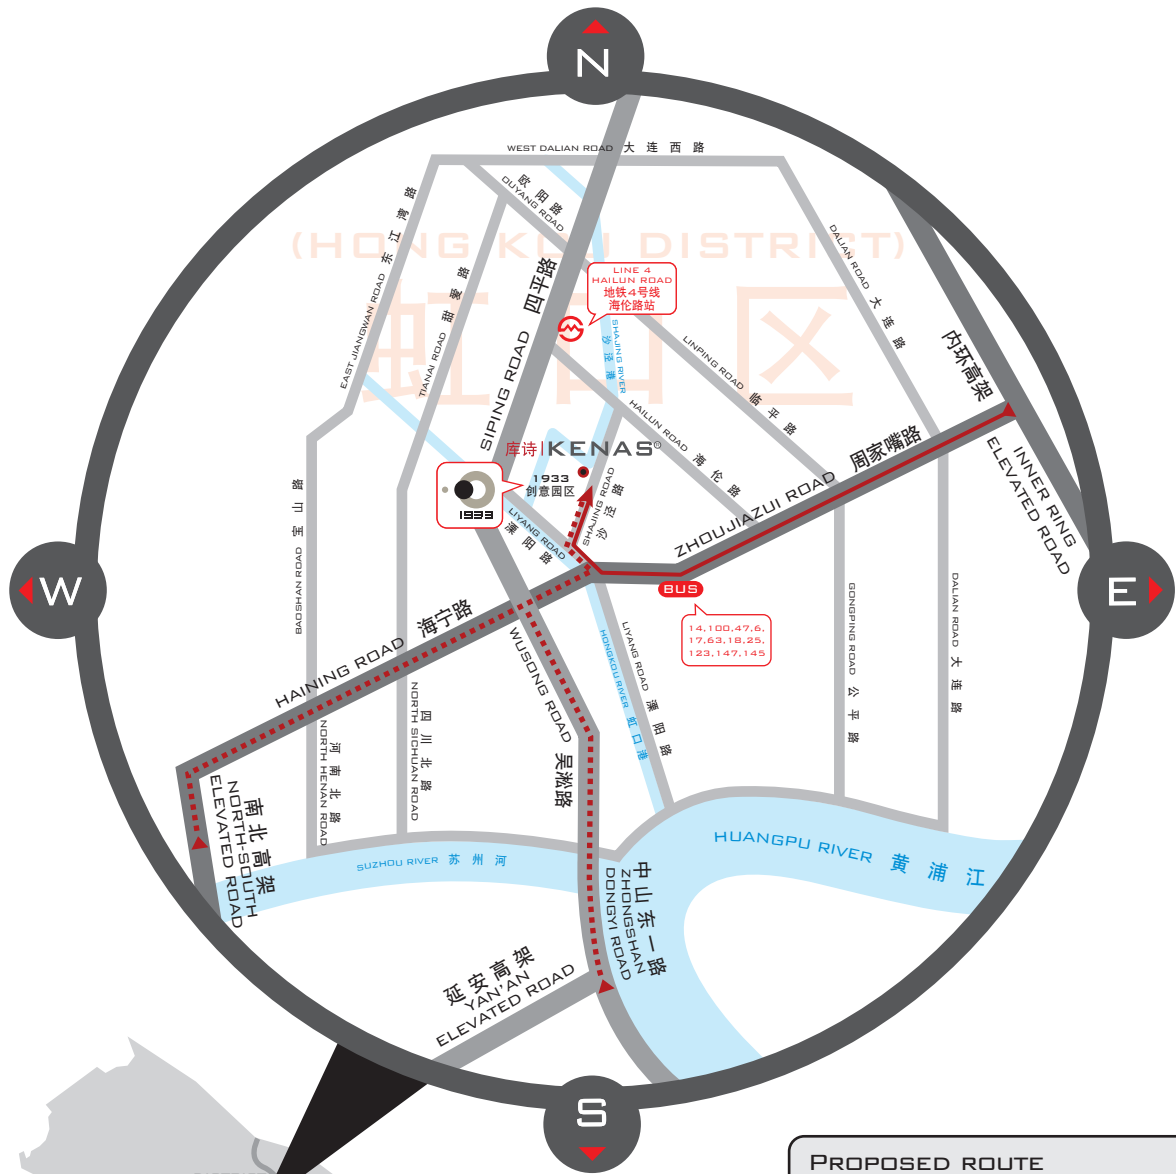

# 库诗 | KENAS®

1933 STORE

**PROPOSED ROUTE**  
**建议路线**

- ⋯ 上海市区方向进入  
DIRECTION FROM SHANGHAI URBAN
- 浦东机场方向进入  
DIRECTION FROM PUDONG INTERNATIONAL AIRPORT

诗库 | KENAS 1933,  
10 SHAJING ROAD, BUILDING # 1, UNIT 1-104,  
HONGKOU DISTRICT, 200080, SHANGHAI  
中国 上海市虹口区沙泾路10号1号楼1-104室, 邮编200080